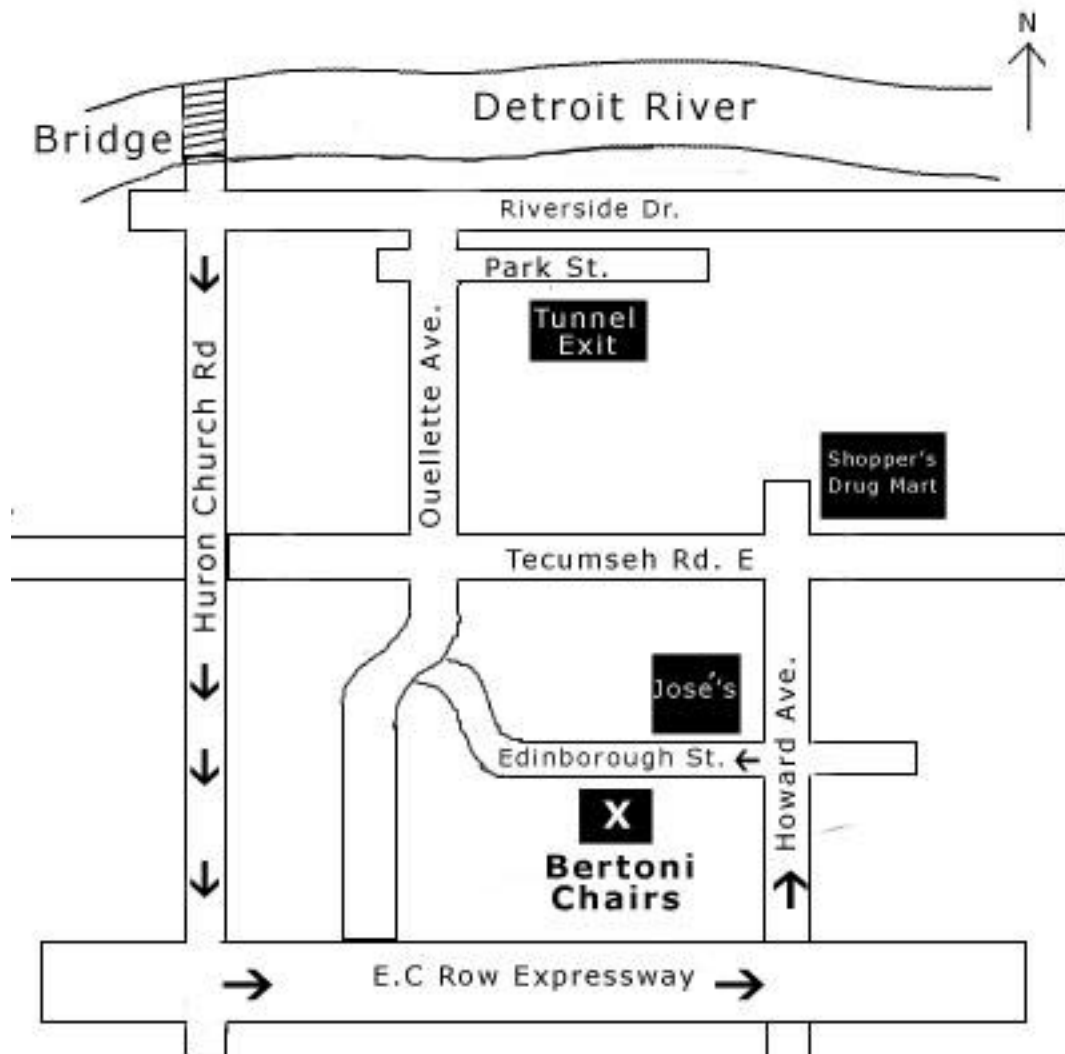

Bertoni

Hours of Operation

Monday - Thursday 10am-6pm
Friday 10am-9pm
Saturday 10am-5pm
Sunday - CLOSED

Bertoni Chairs & Things

301 Edinborough St
Windsor, Ontario, Canada
N8X 3C3
Phone: (519) 966-1280