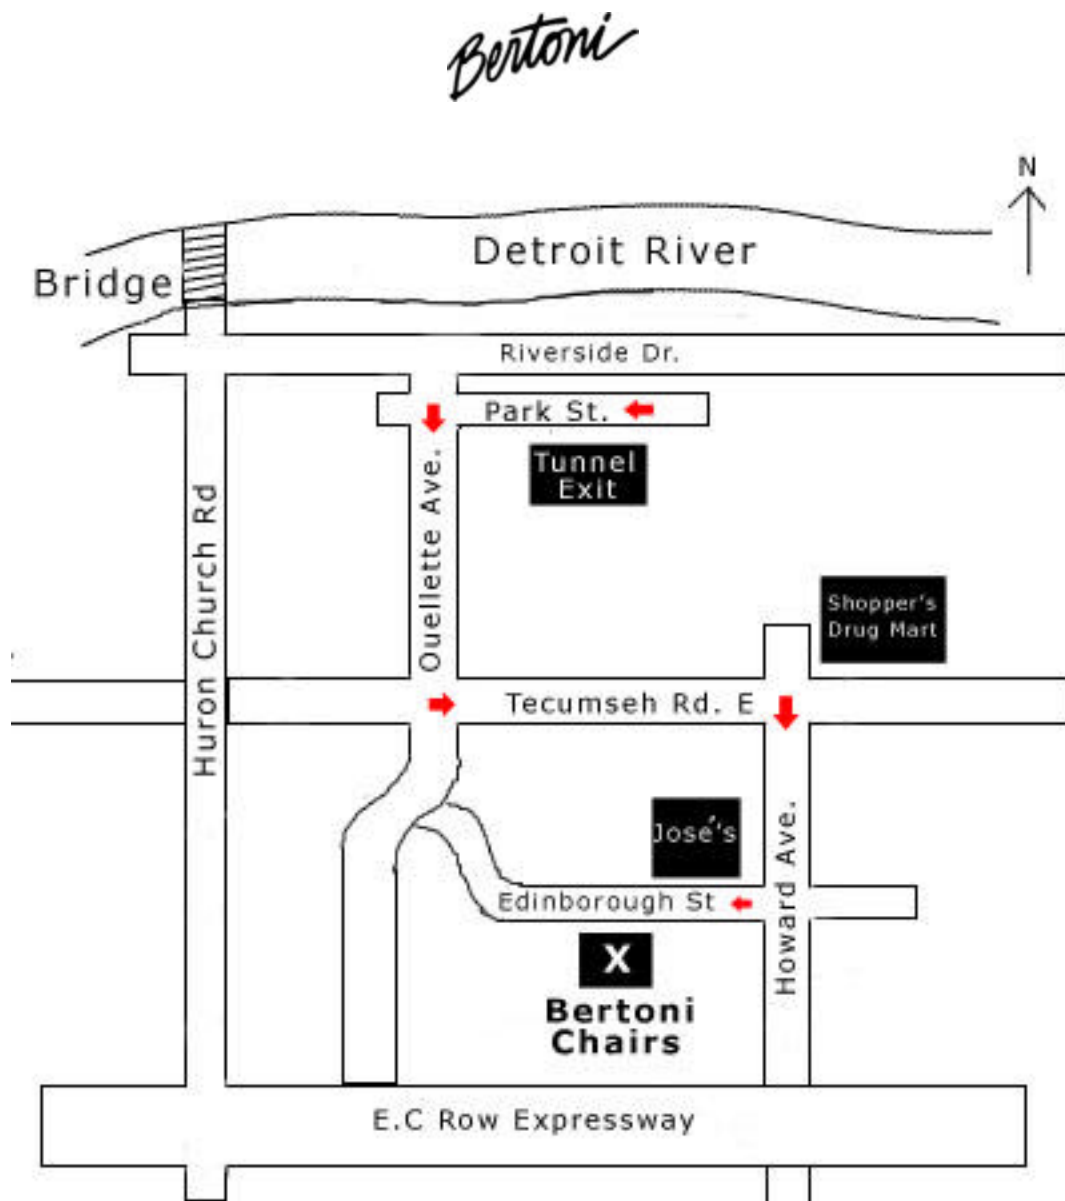

Hours of Operation

Monday - Thursday 10am-6pm
Friday 10am-9pm
Saturday 10am-5pm
Sunday - CLOSED

Bertoni Chairs & Things

301 Edinborough St
Windsor, Ontario, Canada
N8X 3C3
Phone: (519) 966-1280